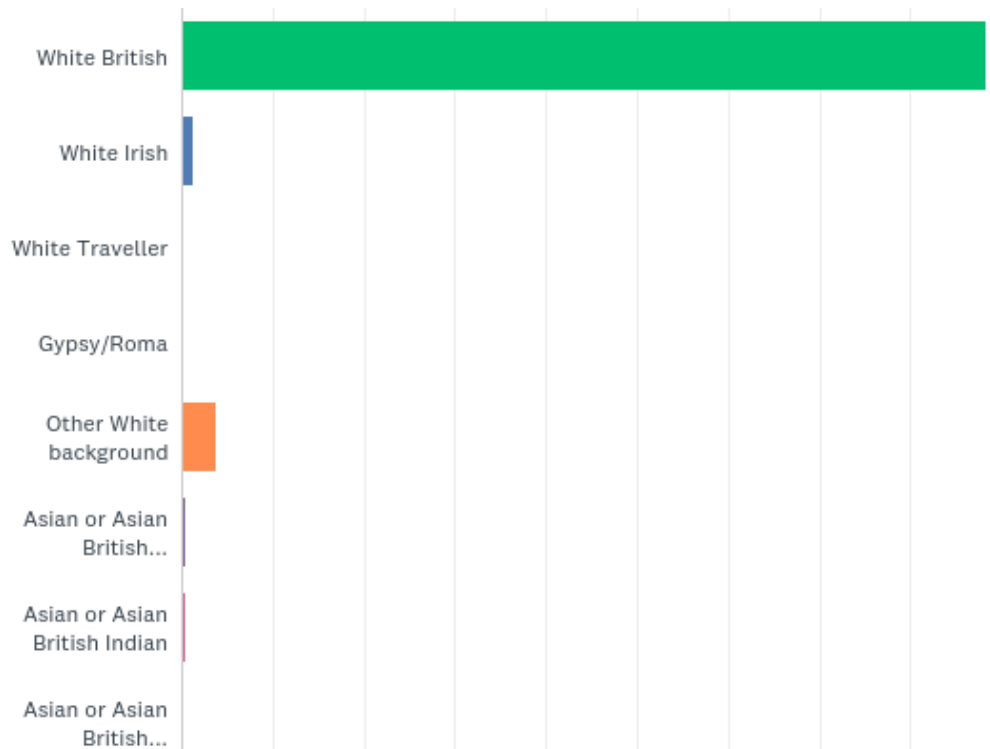

Q2: What is your ethnic background? (Optional)

Answered: 592 Skipped: 11

Q2: What is your ethnic background? (Optional)

Answered: 592 Skipped: 11

ANSWER CHOICES	RESPONSES	
White British	88.34%	523
White Irish	1.18%	7
White Traveller	0.17%	1
Gypsy/Roma	0.00%	0
Other White background	3.72%	22
Asian or Asian British Bangladeshi	0.34%	2
Asian or Asian British Indian	0.34%	2
Asian or Asian British Pakistani	0.17%	1
Asian Other	0.00%	0
Mixed White Asian	0.34%	2
Mixed White and Black African	0.00%	0
Mixed White and Black Caribbean	0.68%	4